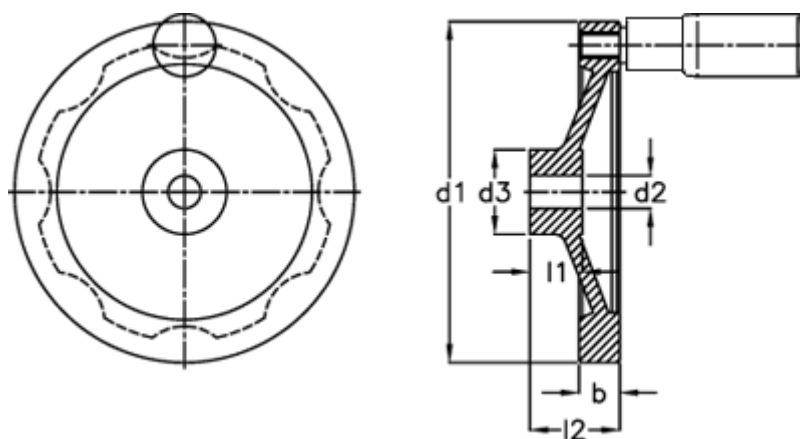

# Data Sheet

Article number: 20379280

Description: E+G Handwheel  
GN 323-100-K10-R

## Measures

b	= 14.0
d1	= 100
d2 H7	= 10
d3	= 28
Handle	= 18
l1	= 17
l2	= 30